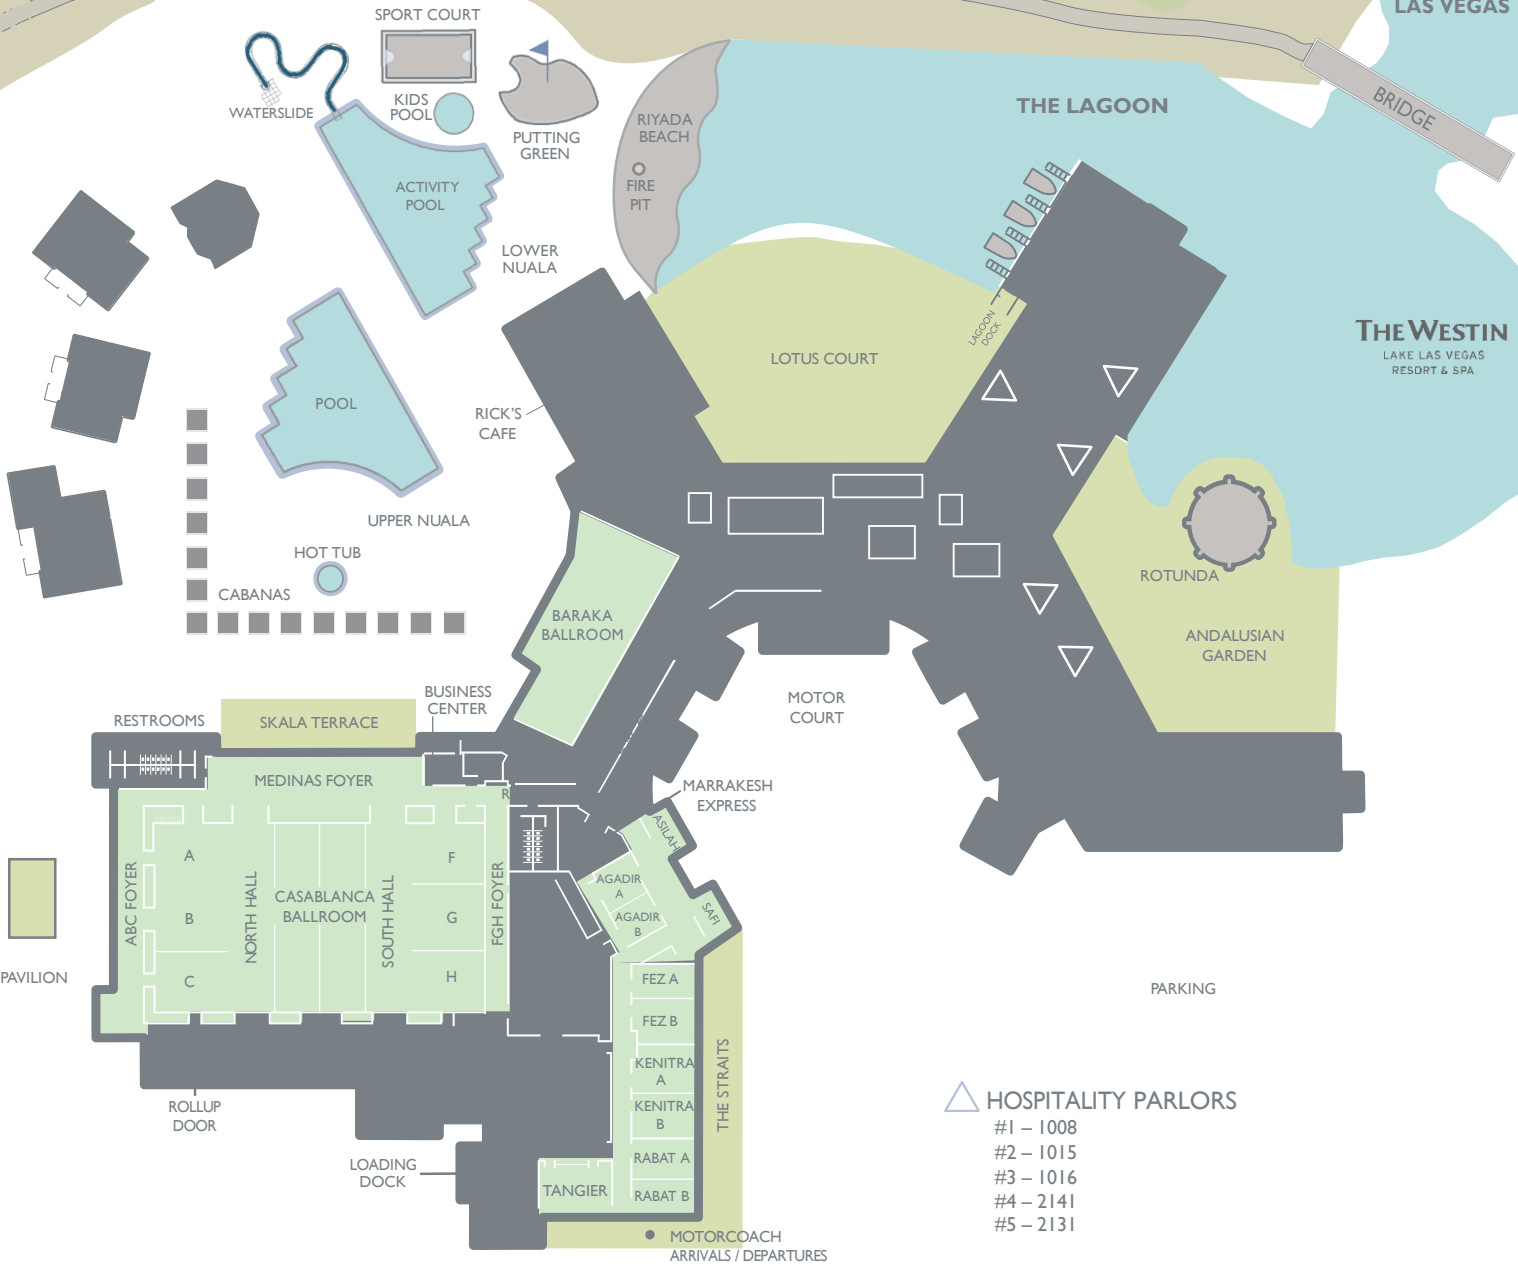

LAKE LAS VEGAS

LAKE LAS VEGAS

THE LAGOON

THE WESTIN
LAKE LAS VEGAS
RESORT & SPA

BRIDGE

LOTUS COURT

ROTUNDA

ANDALUSIAN GARDEN

MOTOR COURT

MARRAKESH EXPRESS

PARKING

- △ HOSPITALITY PARLORS
- #1 - 1008
 - #2 - 1015
 - #3 - 1016
 - #4 - 2141
 - #5 - 2131

● MOTORCOACH
ARRIVALS / DEPARTURES

THE WESTIN
LAKE LAS VEGAS
RESORT & SPA